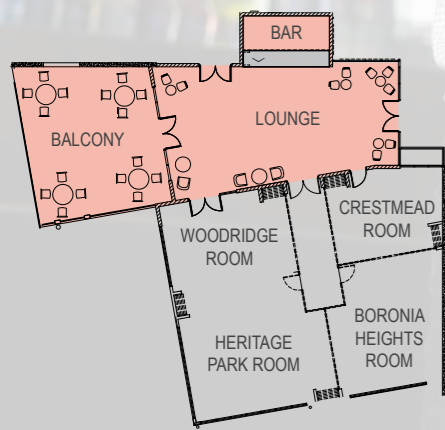

lounge/bar

Bar

Make use of our lounge bar and balcony for your function, conveniently located upstairs next to our meeting rooms.

The lounge and outdoor balcony comfortably hold more than 100 people standing, including bar tables. We also offer a range of catering and drink options to suit.

- airconditioned
- integrated sound system
- plasma televisions
- versatile space that can be setup to your liking
- licensed facility
- high speed wireless