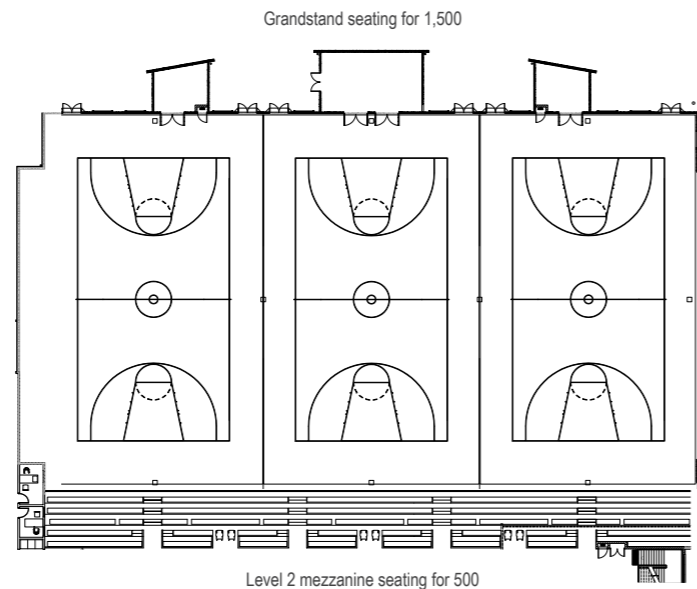

- 1,500 seat capacity for main court, 500 in viewing gallery plus 110 with court-side corporate boxes
- lighting to meet TV broadcast requirements
- three international standard courts
- airconditioned
- fully integrated sound system
- total floor area = 2,398 m²
- retractable grandstand for either 750 (two courts) or 1,500 (one court)
- additional on-court servery
- staging available upon arrangement

- airconditioned
- integrated sound system
- technical services available
- catering/lounge use available
- high speed wireless internet

Meeting room	Banquet capacity (round table)	Theatre	Classroom	U shape	Boardroom	Cocktail
Woodridge Room (42.7 m ²)	n/a	25	20	12-15	14	25
Crestmead Room (38.3 m ²)	n/a	25	20	12-15	14	25
Heritage Park Room (59.9 m ²)	n/a	40	20	15-20	15-20	25
Boronia Heights Room (47.7 m ²)	n/a	35	20	15-20	15-20	25
Logan Room (210.7m ²)	100	100+	80	50+	50+	100