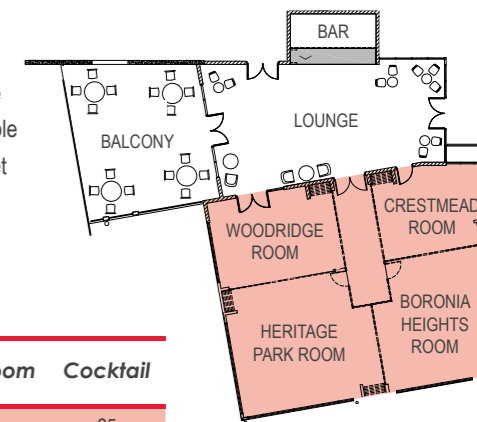

- 1,500 seat capacity for main court, 500 in viewing gallery plus 110 with court-side corporate boxes
- lighting to meet TV broadcast requirements
- three international standard courts
- airconditioned
- fully integrated sound system
- total floor area = 2,398 m²
- retractable grandstand for either 750 (two courts) or 1,500 (one court)
- additional on-court servery
- staging available upon arrangement

Use our four stylish meeting rooms to suit your occasion. Hire them individually, or all four as one; this flexible space will work for any function.

Set-ups include banquet, theatre, classroom, boardroom and more. All four rooms combined can cater for 100 people banquet style. There's no limit to the setup of our function rooms. Talk to our event coordinator to plan your ideal function layout.

- airconditioned
- integrated sound system
- technical services available
- catering/lounge use available
- high speed wireless internet

Meeting room	Banquet capacity (round table)	Theatre	Classroom	U shape	Boardroom	Cocktail
Woodridge Room (42.7 m ²)	n/a	25	20	12-15	14	25
Crestmead Room (38.3 m ²)	n/a	25	20	12-15	14	25
Heritage Park Room (59.9 m ²)	n/a	40	20	15-20	15-20	25
Boronia Heights Room (47.7 m ²)	n/a	35	20	15-20	15-20	25
Logan Room (210.7m ²)	100	100+	80	50+	50+	100