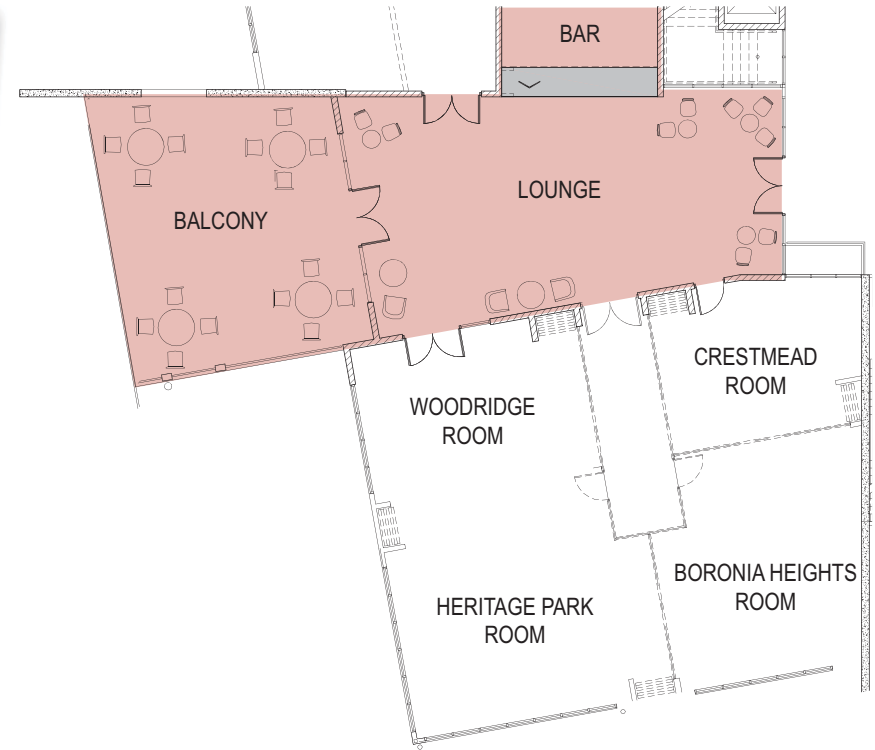

lounge / bar

Make use of our lounge bar and balcony for your function, conveniently located upstairs next to our meeting rooms.

The lounge and outdoor balcony comfortably hold more than 100 people standing, including bar tables. We also offer a range of catering and drink options to suit.

- airconditioned
- integrated sound system
- plasma televisions
- versatile space that can be setup to your liking
- licensed facility
- high speed wireless