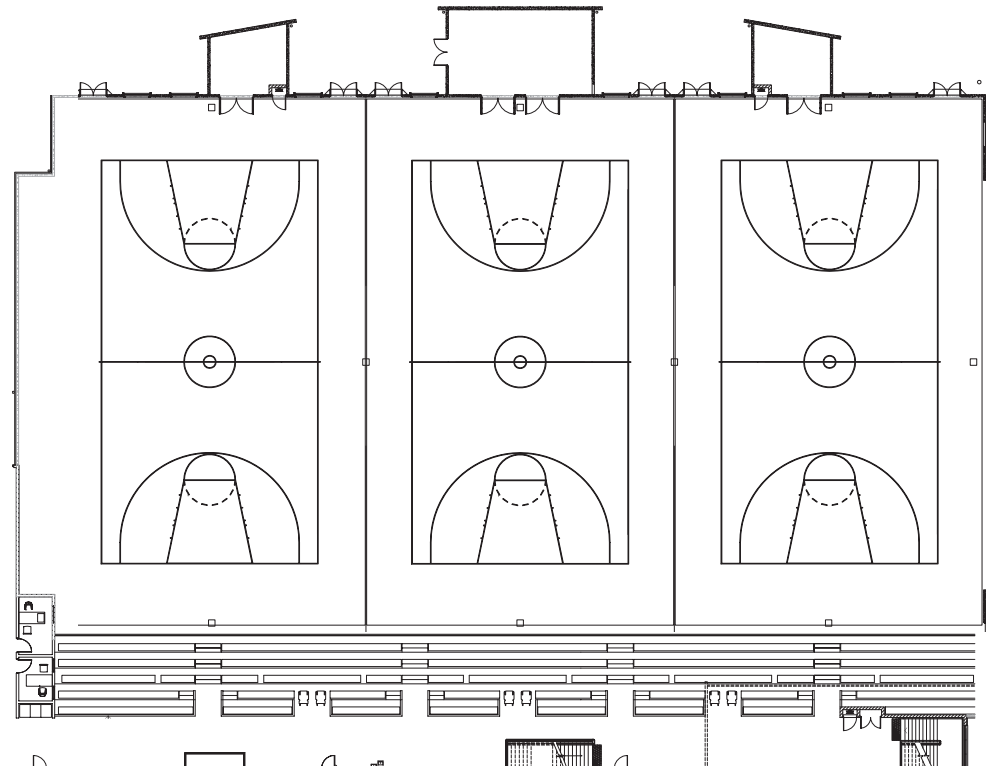

sports arena / auditorium

Versatile space for all your sporting or non-sporting event needs. Whether it be an exhibition, major sporting game or staged event, there's no limiting your unique and special event requirements.

- 1,500 seat capacity for main court, 500 in additional viewing gallery plus 110 with court-side corporate boxes
- lighting to meet TV broadcast requirements
- three international standard courts
- airconditioned
- fully integrated sound system
- total floor area = 2,398 m²
- retractable grandstand for either 750 (two courts) or 1,500 (one court)
- additional on-court servery
- staging available upon arrangement

Grandstand seating for 1,500

Level 2 mezzanine seating for 500