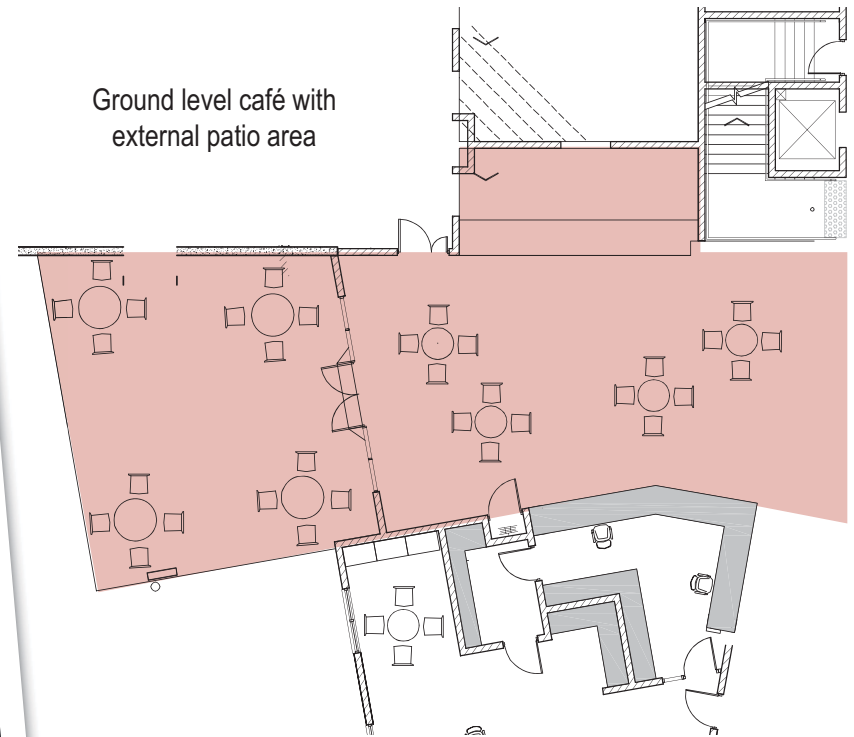

inSports

catering and café

Logan Metro Indoor Sports Centre provides in-house catering to suit your occasion. From banquet plated dinners to cocktails and canapes, our qualified team will work to make your event truly special. Please contact our event staff for a full catering menu.

Our onsite café can be open for your event or tournament, or for more specific events, tailored catering options are available. From finger food to sit down dinners we can create a meal suitable for your function.

- airconditioned
- integrated sound system
- plasma televisions
- versatile space (setups include café style, match day)
- additional servery for large scale events
- high speed wireless internet