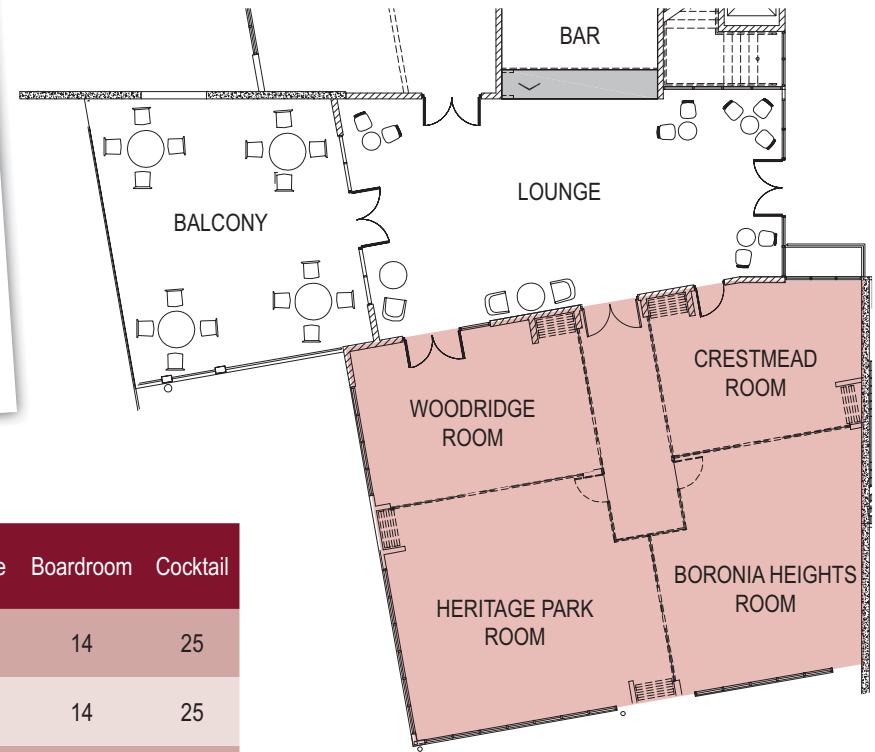

- 1,500 seat capacity for main court, 500 in additional viewing gallery plus 110 with court-side corporate boxes
- lighting to meet TV broadcast requirements
- three international standard courts
- airconditioned
- fully integrated sound system
- total floor area = 2,398 m²
- retractable grandstand for either 750 (two courts) or 1,500 (one court)
- additional on-court servery
- staging available upon arrangement

Grandstand seating for 1,500

Level 2 mezzanine seating for 500

function rooms

Use our four stylish meeting rooms to suit your occasion. Hire them individually, or all four as one; this flexible space will work for any function.

Set-ups include banquet, theatre, classroom, boardroom and more. All four rooms combined can cater for 100 people banquet style.

There's no limit to the setup of our function rooms. Talk to our event coordinator to plan your ideal function layout.

- airconditioned
- integrated sound system
- technical services available
- catering and lounge use are available
- high speed wireless internet
- Woodridge Room 42.7 m²
- Crestmead Room 38.3 m²
- Heritage Park Room 59.9 m²
- Boronia Heights Room 47.7 m²
- adjoining corridor 22.1 m²